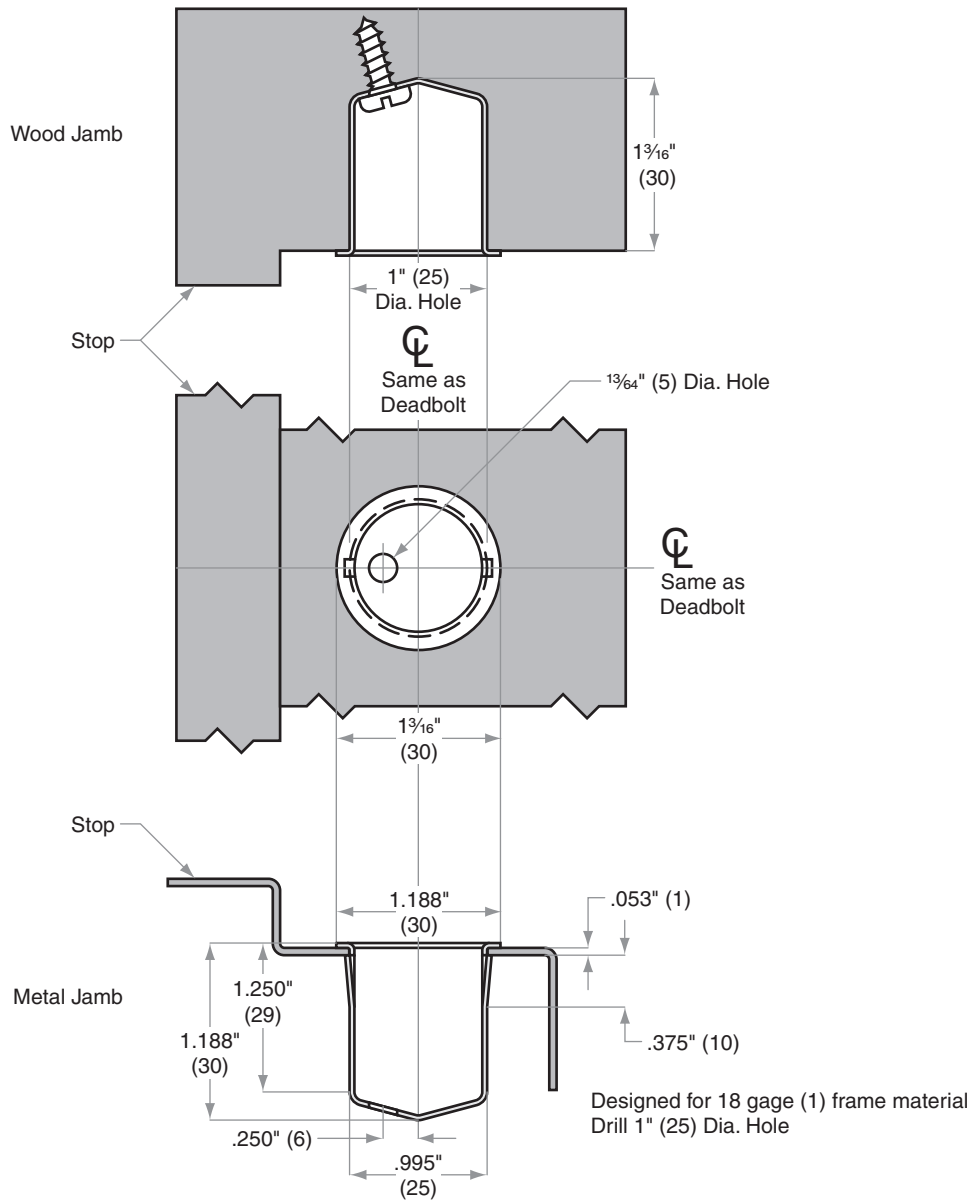

Strikes

Model 10-064

Jamb Type: Wood and Metal
 Style: Thimble, Deadbolt
 Standard for:
 Optional for: BC100-Series | B/BA300-Series | B600/700/800-Series

Dimensions shown in parentheses () are in millimeters.

Door preparation template