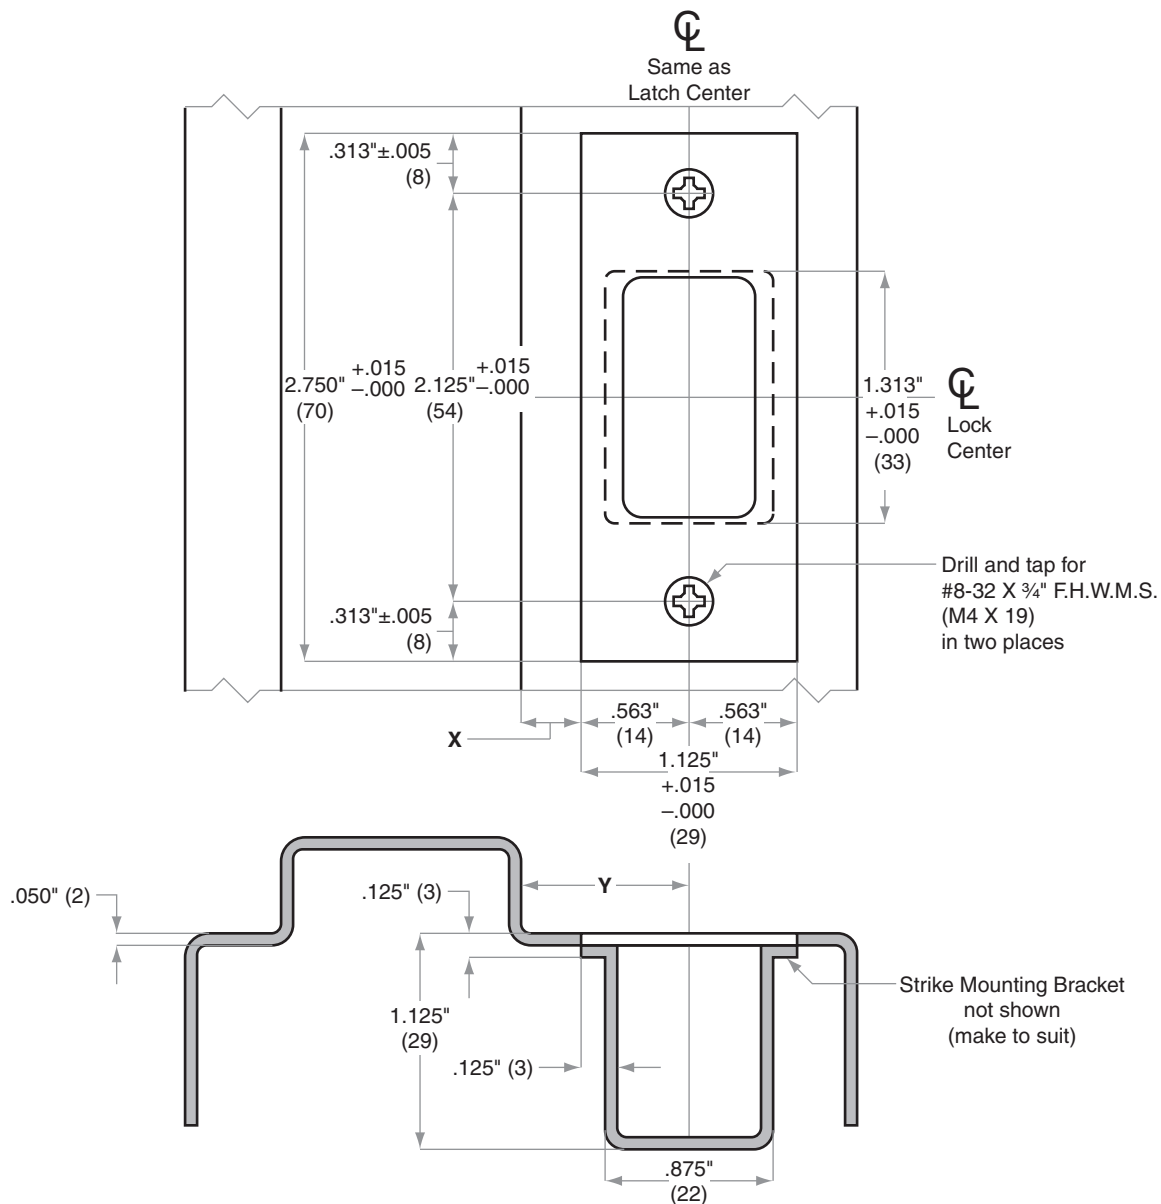

Strikes

Models 10-055, 10-081, 10-094

Jamb Type: Metal
Style: Square Corner, Deadbolt
Standard for: B500, B600/700/800-Series | B280-Series | B/BA300-Series | BC100-Series | BE-Series | BR260-Series
Optional for: S200 Series

Dimensions X and Y are variables dependent on door thickness

Dimensions shown in parentheses () are in millimeters.

Door preparation template