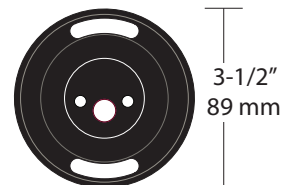

Finish

313 = Dark Bronze Powder Coat
622 = Black Powder Coat
689 = Silver Powder Coat

Architectural
OPENINGS
Division 08

PO Box 8047

Colorado Springs, CO 80907

IndicatorDeadbolt.com

Patent 9,845,620

030922

Copyright © 2015 Architectural Openings. All rights reserved. Reproduction in whole or in part without the expressed written permission of Architectural Openings is highly recommended, encouraged and allowed.

This product is not manufactured or distributed by Schlage, Falcon, or their parent company Allegion.